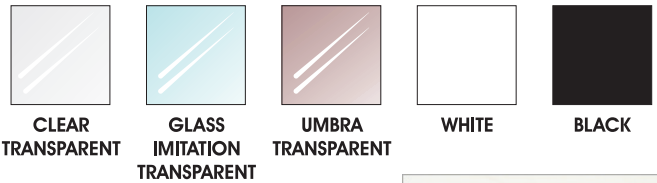

QUANTITY	10 Unit Sign	20 Unit Sign	Single Inserts
GLASS IMITATION	\$239.99	\$329.99	\$14.99
CLEAR ACRYLIC	\$239.99	\$329.99	\$14.99
COLORLED ACRYLIC	\$239.99	\$329.99	\$14.99

IKONO-SHARP

4 STEP EASY INSTALLATION IS A KEY STONE IN ALL OF OUR SIGNS. ALL OF OUR SIGNS CAN BE INSTALLED IN LESS THAN 10 MINUTES AND CAN BE DONE WITH USE OF SIMPLE TOOLS.

MATERIAL COLORS

STANDARD COLORS

ALL OTHER COLORS ALSO AVAILABLE UPON REQUEST. MINIMUM ORDER QUANTITY OF 15 SIGNS WILL APPLY FOR ALL OTHER COLORS.

LETTERING COLORS

ALL LETTERINGS CAN BE DONE IN VIDE VARIETY OF COLORS WE HAVE AVAILABLE. ALTHOUGH KEEP IN MIND THAT SOME OF THE COLORS MAY NOT LOOK NICE BASED ON THE COLORS OF THE ENVIRONMENT THAT THE SIGNS ARE GOING TO BE INSTALLED. OUR DESIGNERS CAN HELP YOU IN SELECTING COLOR COMBINATION THAT WILL WORK BEST FOR YOUR SURROUNDING.