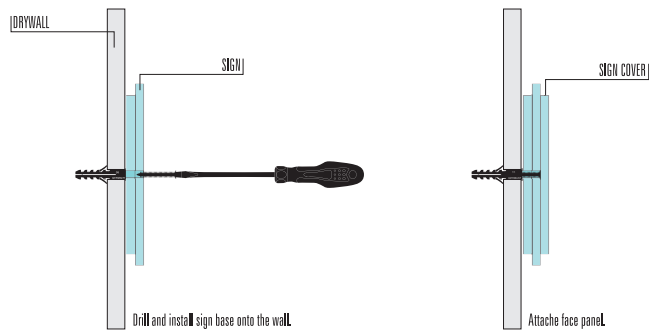

QUANTITY	1-12	12-24	24-48	48+
GLASS IMITATION	\$39.99	\$34.99	\$29.99	\$27.99
CLEAR ACRYLIC	\$39.99	\$34.99	\$29.99	\$27.99
COLORED ACRYLIC	\$39.99	\$34.99	\$29.99	\$27.99

IKONO-SHARP

IKONO-SHARP-LOBBY

1445 E. BROADWAY	101 • PRINTEX DESIGN INC.	201 • KC GRAPHICS
	102 • BIG PICTURE CO.	202 • AWT
	103 • SEPCO	203 • CCAP IMPORTS
	104 • ADA STUDIOS	204 • MEDEXEC
	105 • SYNCRO AERONAUTICS	205 • MENU ESSENTIALS
	106 • NEXTEP STUDIOS	206 • THE AMERICANA CO.
	107 • NATIONAL PROPERTIES	207 • MAGNET LLC.
	108 • BULLETLINE LLC.	208 • DIAMOND LINE
	109 • PROMOLINE	209 • LABELART
	110 • IKONOLINE	210 • KELLY GIFTS

QUANTITY	10 Unit Sign	20 Unit Sign	Single Inserts
GLASS IMITATION	\$239.99	\$329.99	\$14.99
CLEAR ACRYLIC	\$239.99	\$329.99	\$14.99
COLORLED ACRYLIC	\$239.99	\$329.99	\$14.99

IKONO-SHARP

4 STEP EASY INSTALLATION IS A KEY STONE IN ALL OF OUR SIGNS. ALL OF OUR SIGNS CAN BE INSTALLED IN LESS THAN 10 MINUTES AND CAN BE DONE WITH USE OF SIMPLE TOOLS.